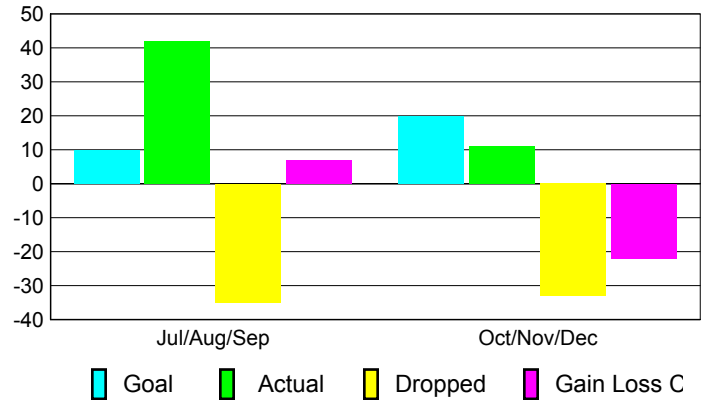

## CLUBS

**Club Results**  
2010-2011

**Clubs**  
2009-2010

Month	New Club Goal	Actual New Clubs	Actual Dropped Clubs	Gain/Loss of Clubs	Gain/Loss of Clubs
Jul/Aug/Sep	0	0	0	0	0
Oct/Nov/Dec	1	0	0	0	0
<b>Totals</b>	<b>1</b>	<b>0</b>	<b>0</b>	<b>0</b>	<b>0</b>

### Club Results 2010-2011

Goal, New, Dropped, Gain/Loss

## MEMBERSHIP

**Membership Results**  
2010-2011

**Membership**  
2009-2010

Month	Net Memb Goal	Actual New Memb	Actual Dropped Memb	Gain/Loss of Memb	Gain/Loss of Memb
Jul/Aug/Sep	10	42	-35	7	23
Oct/Nov/Dec	20	11	-33	-22	-19
<b>Totals</b>	<b>30</b>	<b>53</b>	<b>-68</b>	<b>-15</b>	<b>4</b>

### Membership Results 2010-2011

Goal, New, Dropped, Gain/Loss