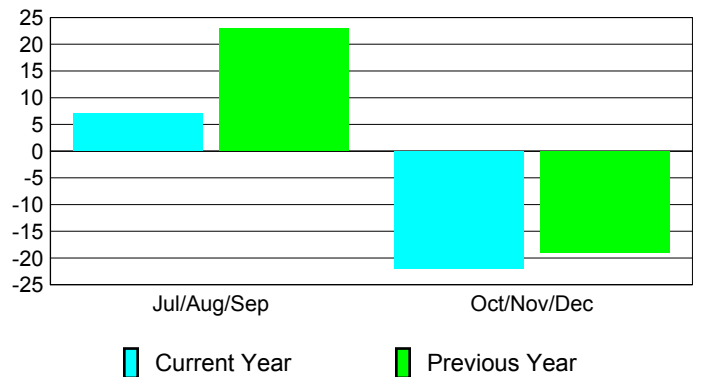

Comparison of Membership Gain/Loss

Current Year Compared to the Previous Year